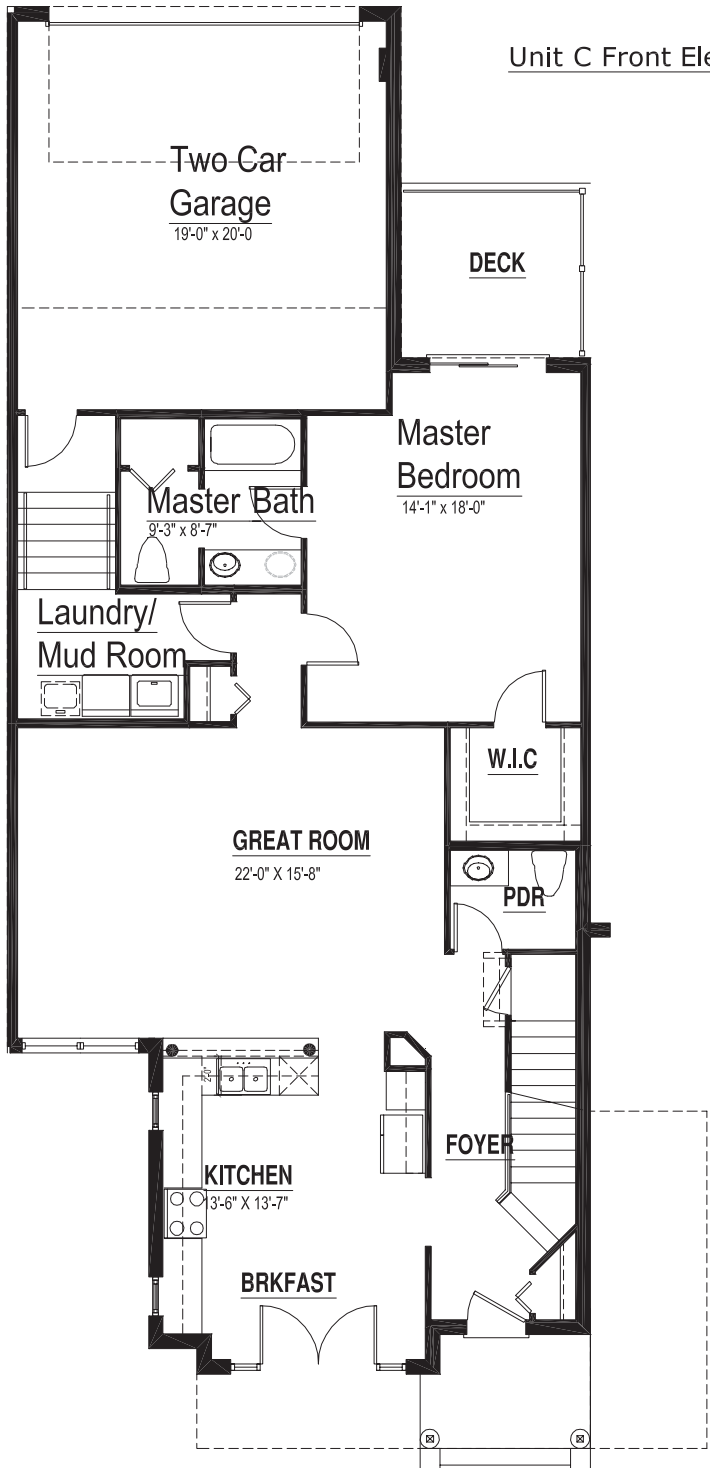

Unit C Front Elevation

Unit C First Floor Plan 1,379 sf

Unit C Second Floor Plan 967 sf